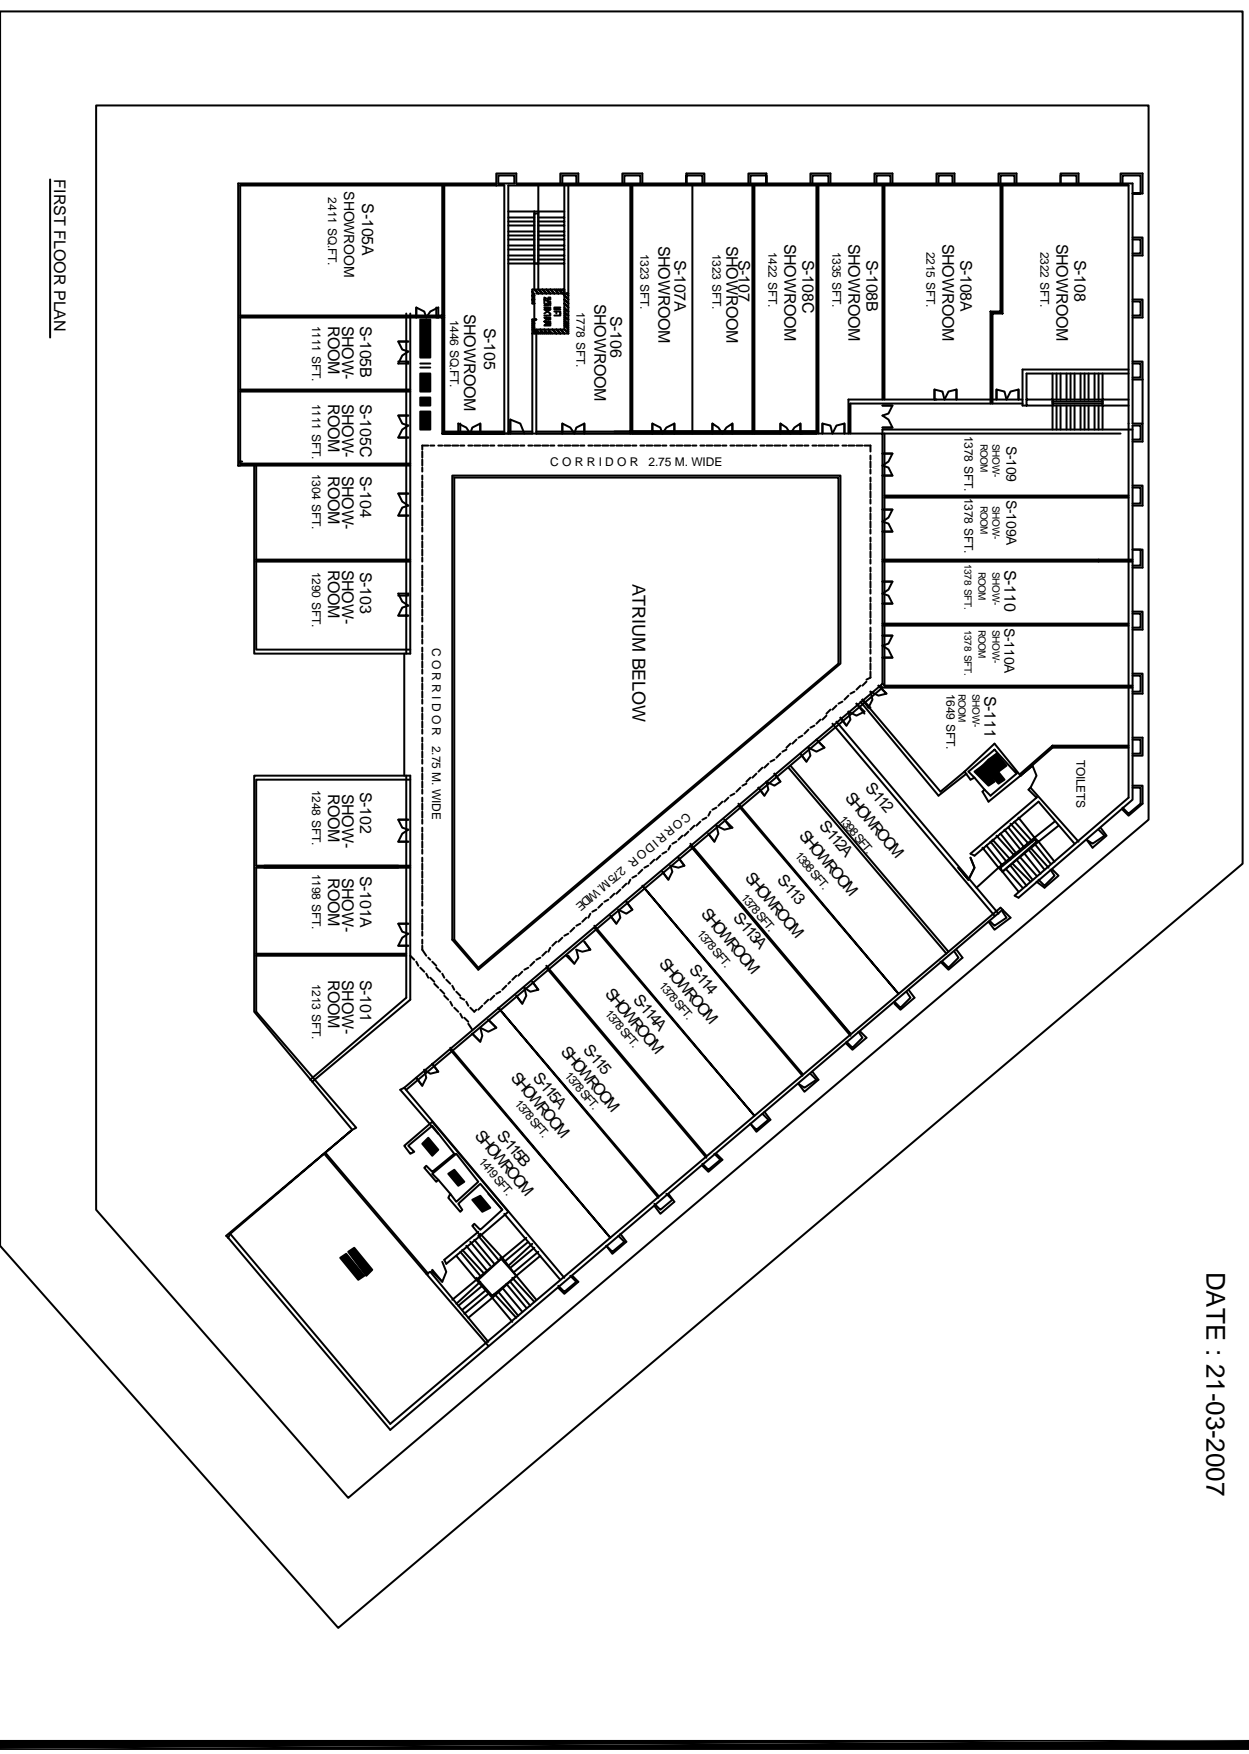

DATE : 21-03-2007

FIRST FLOOR PLAN

SALCON aurum AT JASOLA
ADVENTURE OF SALLUA CONSTRUCTION

FIRST FLOOR PLAN FOR JASOLA-4

ARCHITECTS:
sp & ps
design studio
sallua construction
DATE: 17/02/07