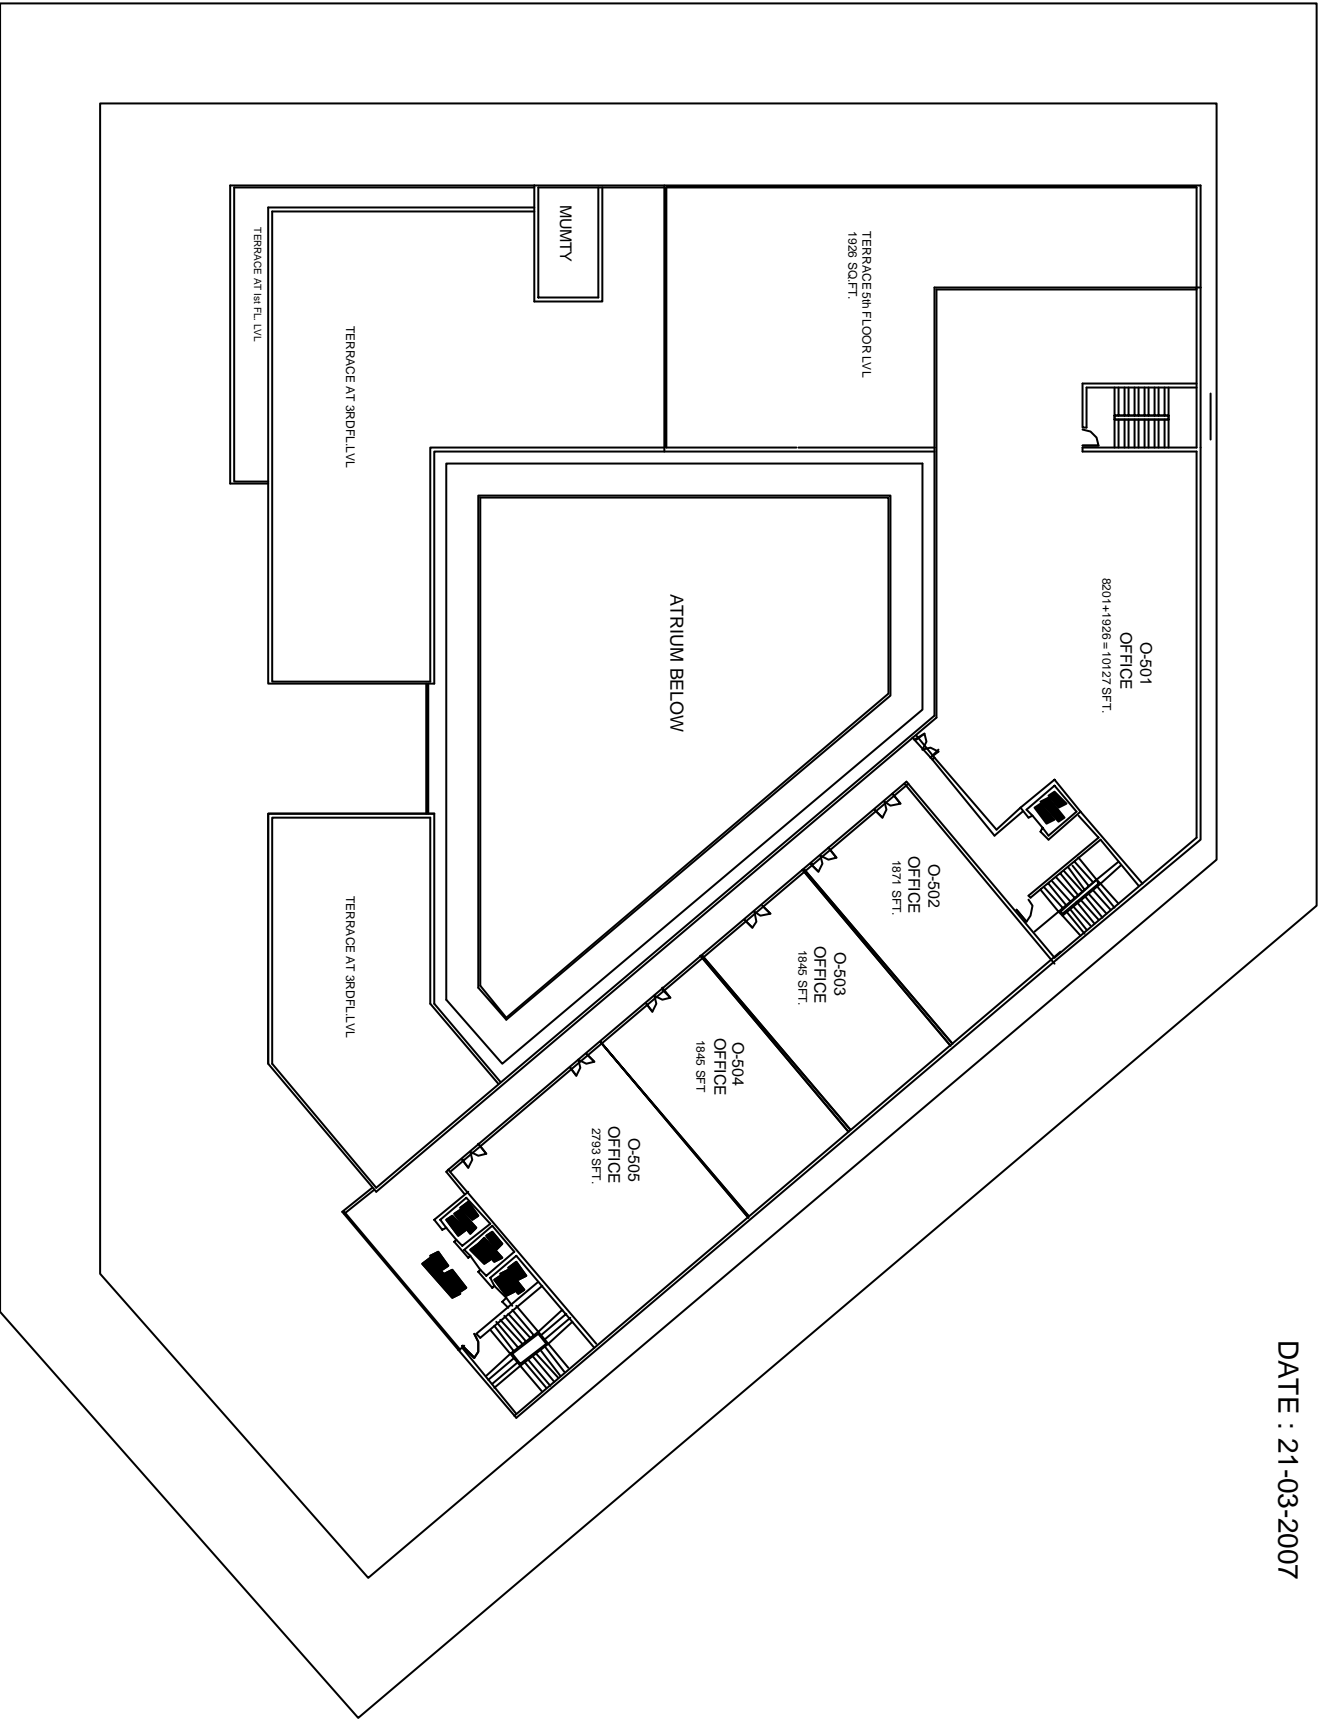

DATE : 21-03-2007

SALCON aurum AT JASOLA
ADVENTURE OF SALUUA CONSTRUCTION

FIFTH FLOOR PLAN FOR JASOLA-4

ARCHITECTS:
sp & ps
Design studio
www.sp-ps.com
DATE: 17/03/07